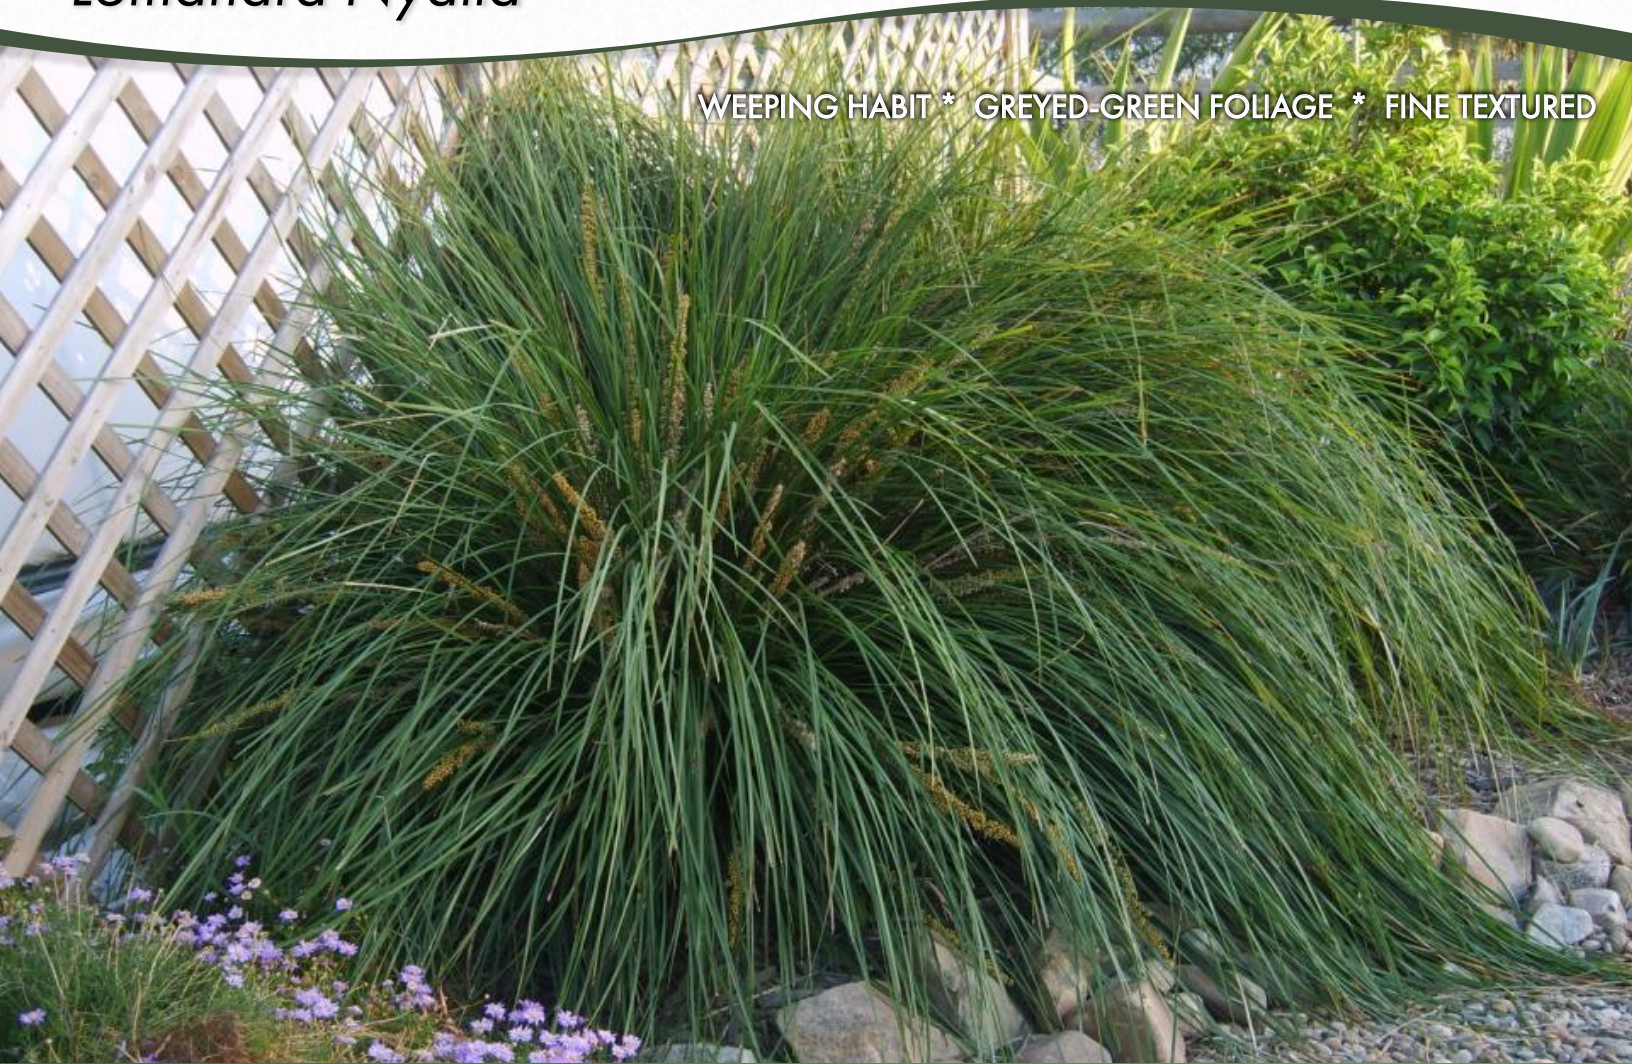

Lomandra Nyalla™

WEeping HABIT * GREYED-GREEN FOLIAGE * FINE TEXTURED

Lomandra longifolia 'LM400' Nyalla™ PP15,583

General: A fine-textured, weeping Lomandra that is slightly larger than Lomandra Breeze™, with greyed-green to blue-green foliage and somewhat more prominent flower spikes.

Form & Habit:

- 42-48" H x 42-48" W (+/-); weeping habit
- Tightly clumping crown creates a dense tussock
- Zones 9-11; semi-arid to Mediterranean climates; plant in a protected area in colder climates.

Leaf & Bloom:

- Narrowly linear, greyed-green foliage
- An abundance of spike-like inflorescences with small yellow-orange flowers appear in late spring.

Notes:

- Plant in filtered sun to moderately heavy shade
- Prefers free draining soils
- Should not require annual pruning, but may benefit from a spring pruning every 4-6 years