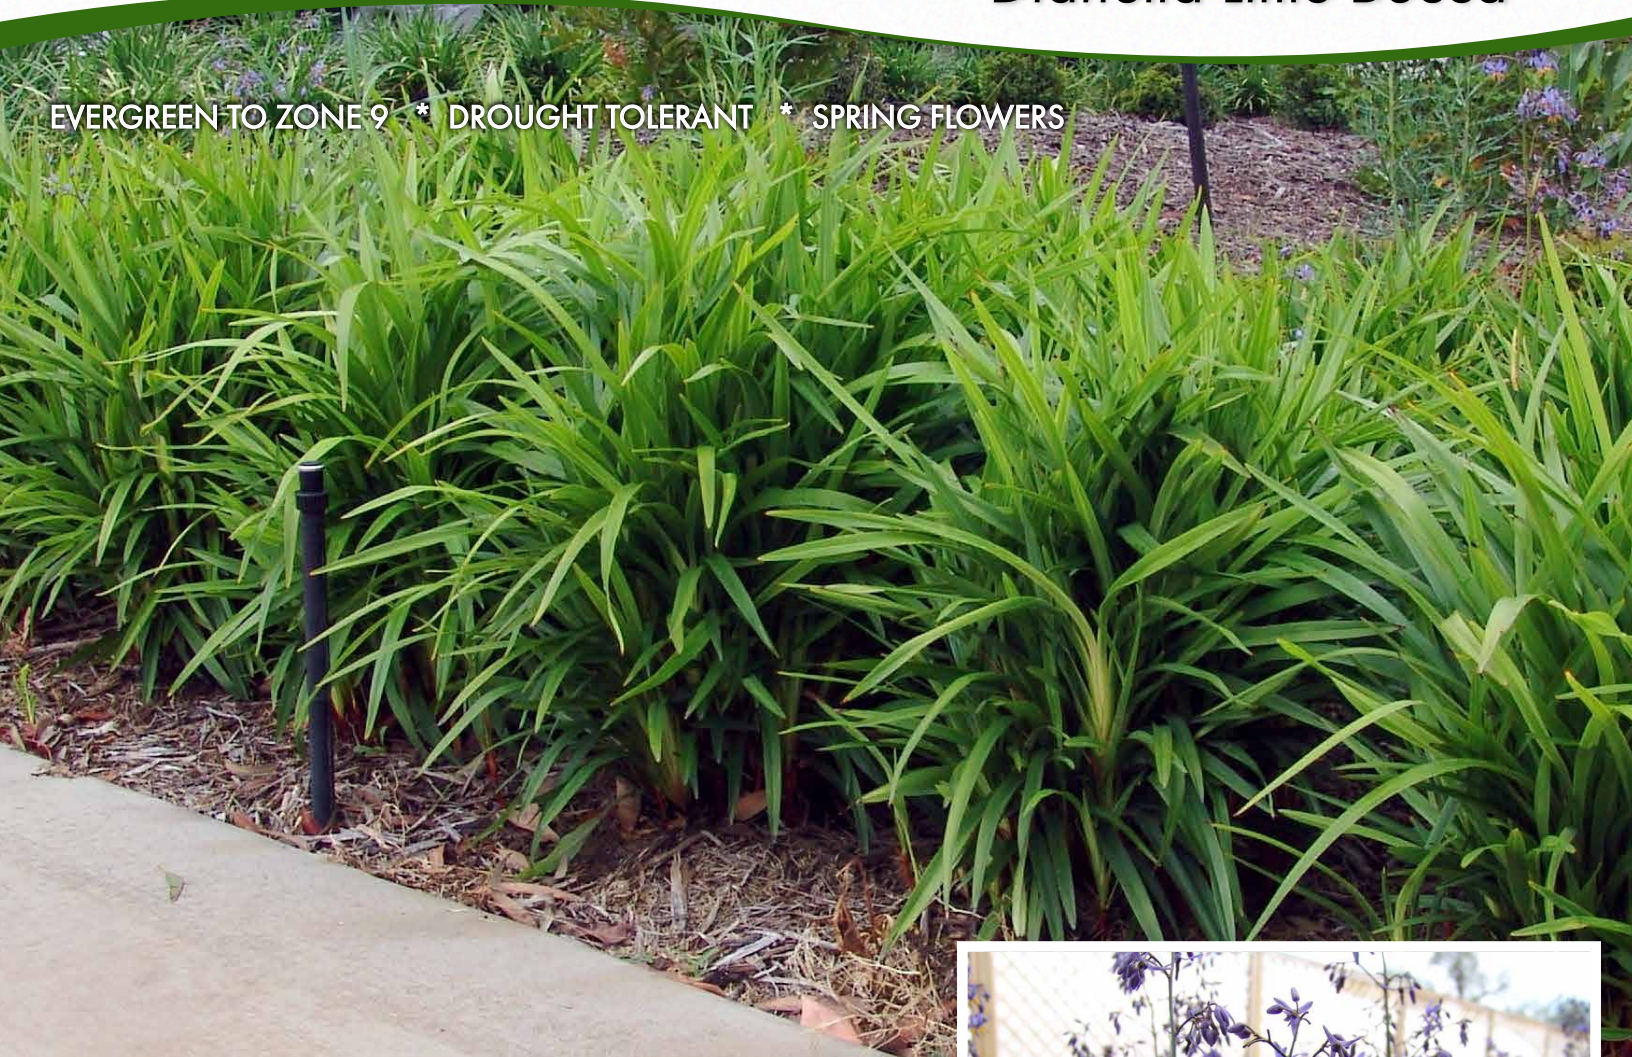

Dianella Little Becca™

EVERGREEN TO ZONE 9 * DROUGHT TOLERANT * SPRING FLOWERS

Dianella caerulea 'DCMP01' Little Becca™ PP18,452

General: Glossy dark green foliage that slowly spreads by creeping rootstock gives this Dianella a mounding habit. Perfect for mass plantings, Little Becca has been used in many commercial sites and highway projects.

- Medium-width strappy foliage that is bright green to dark green. Relatively soft to the touch.
- Clusters of small purple flowers borne on branched inflorescence that sit above the foliage

Notes:

- Plant in full sun to light shade
- Prefers free draining soils
- Should not require annual pruning