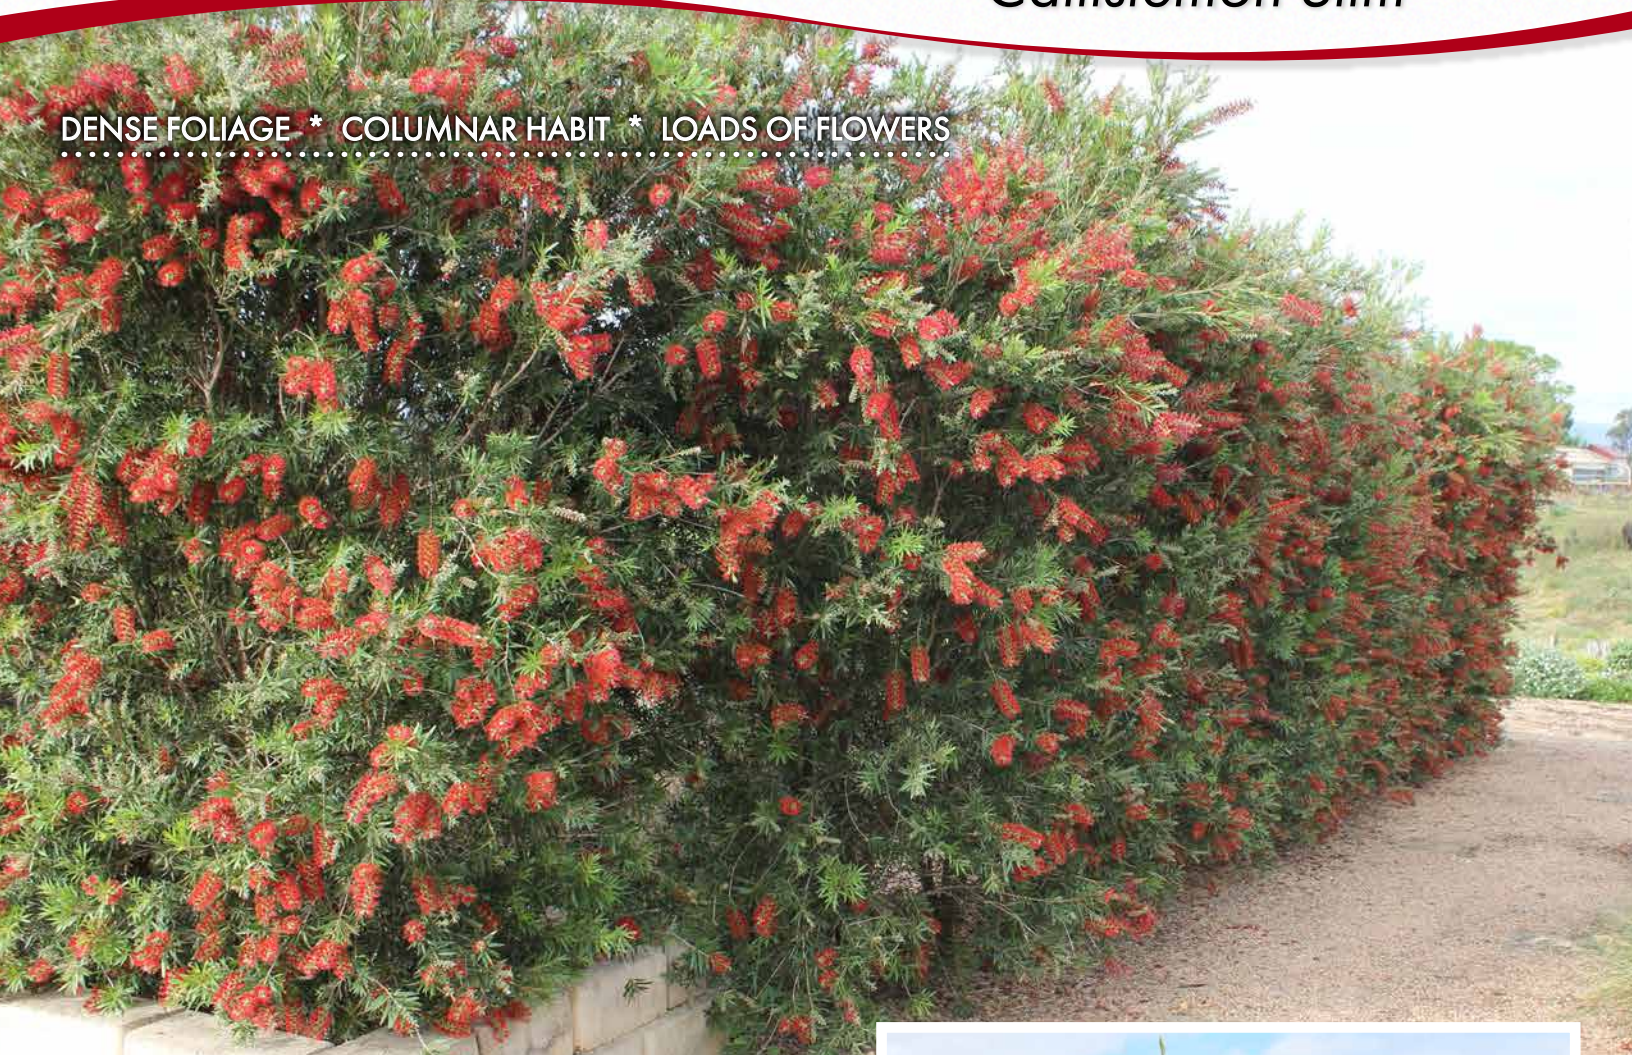

Callistemon Slim™

DENSE FOLIAGE * COLUMNAR HABIT * LOADS OF FLOWERS

Callistemon viminalis 'CV01' Slim™ PP24,444

General: Densely foliated Callistemon shrub with a columnar growth habit and loads of crimson bottlebrush flowers in spring and summer. Plants retain foliage all the way to the ground.

Form & Habit:

- Large evergreen perennial that can reach 9-10' H x 4-5' W (+/-) if left unpruned; dense foliage with an upright columnar form.
- Zones 9 to 11 for landscape applications

Leaf & Bloom:

- Simple lanceolate leaves arranged in whorls along branches; new growth is light green and matures to a dark emerald green.
- Large crimson-red bottlebrush inflorescences