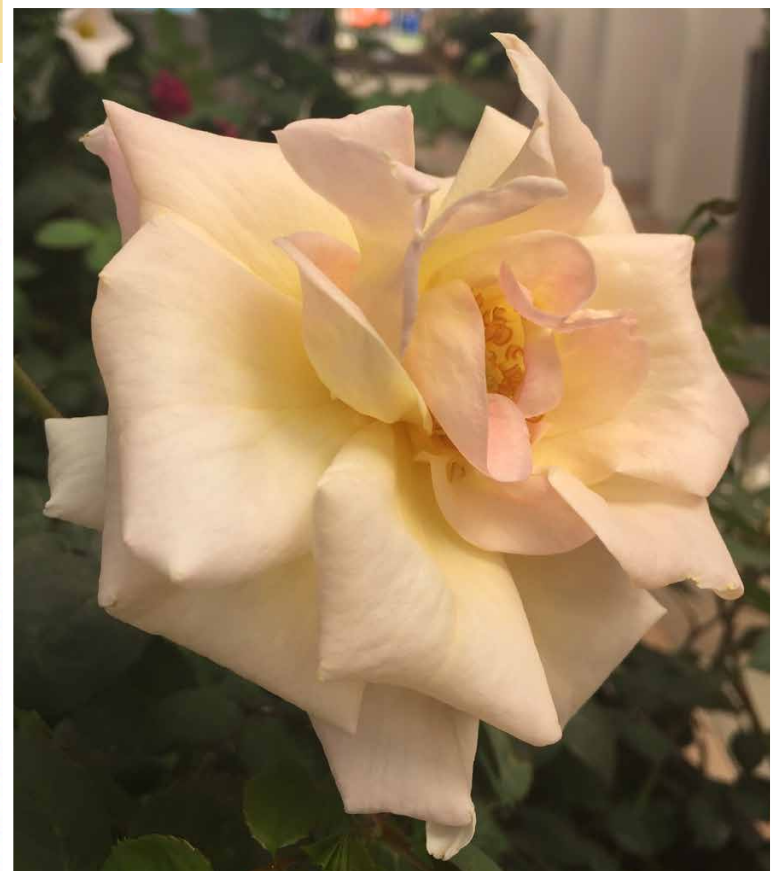

For more info contact:

Dig Plant Company
Phone: (843) 426-2238
info@digplantco.com