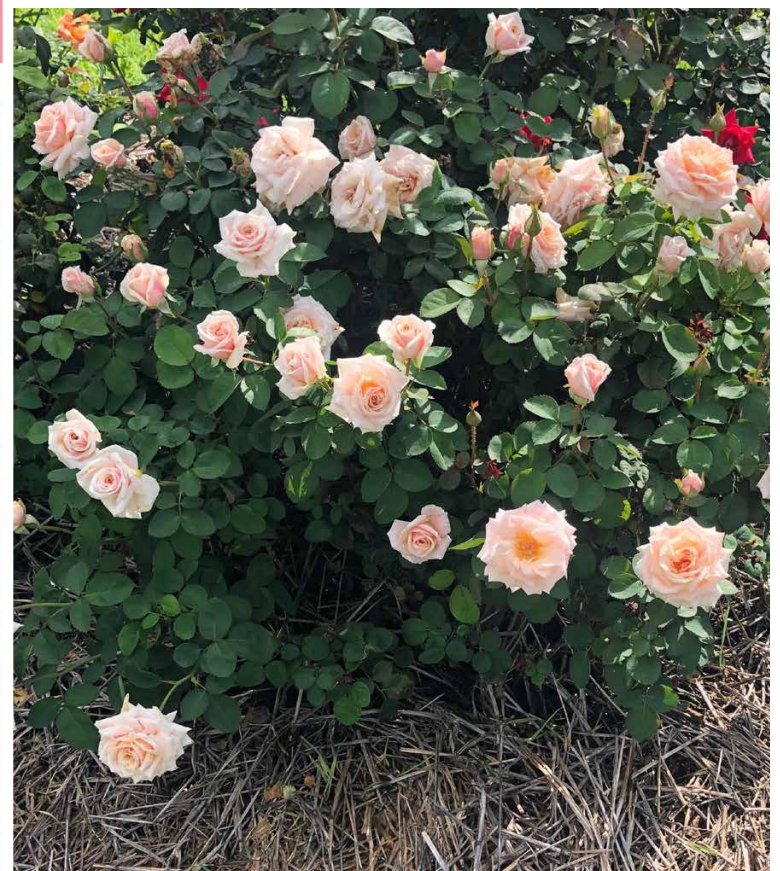

For more info contact:

Dig Plant Company
Phone: (843) 426-2238
info@digplantco.com