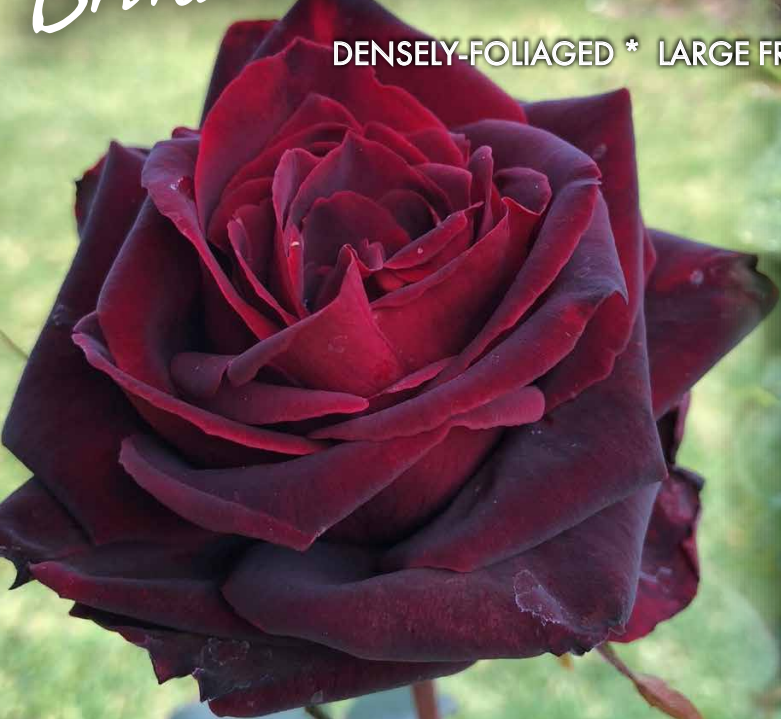

Brindabella Roses™

DENSELY-FOLIAGED * LARGE FRAGRANT FLOWERS * EXCELLENT DISEASE RESISTANCE

Rosa hybrid 'GRAnib' Crimson Knight™ PP26,364

General:

A tough shrub rose selected for superior garden performance and show stopping flowers: bushy upright growth habit, excellent disease resistance, with nearly black buds revealing fragrant, crimson-through-black flowers.

Form & Habit:

- 4-5' H x 4' W (+/-); Semi-upright to upright habit
- Freely branching and densely foliaged
- Zones 5 -11; very disease resistant, even in sub-tropical climates.

Leaf & Bloom:

- Large, mid-green leaflets; rounded; juvenile foliage with light anthocyanin suffusion.
- Nearly black buds open to reveal heavily petaled, high-centered, crimson-through-black flowers with a very strong traditional rose perfume