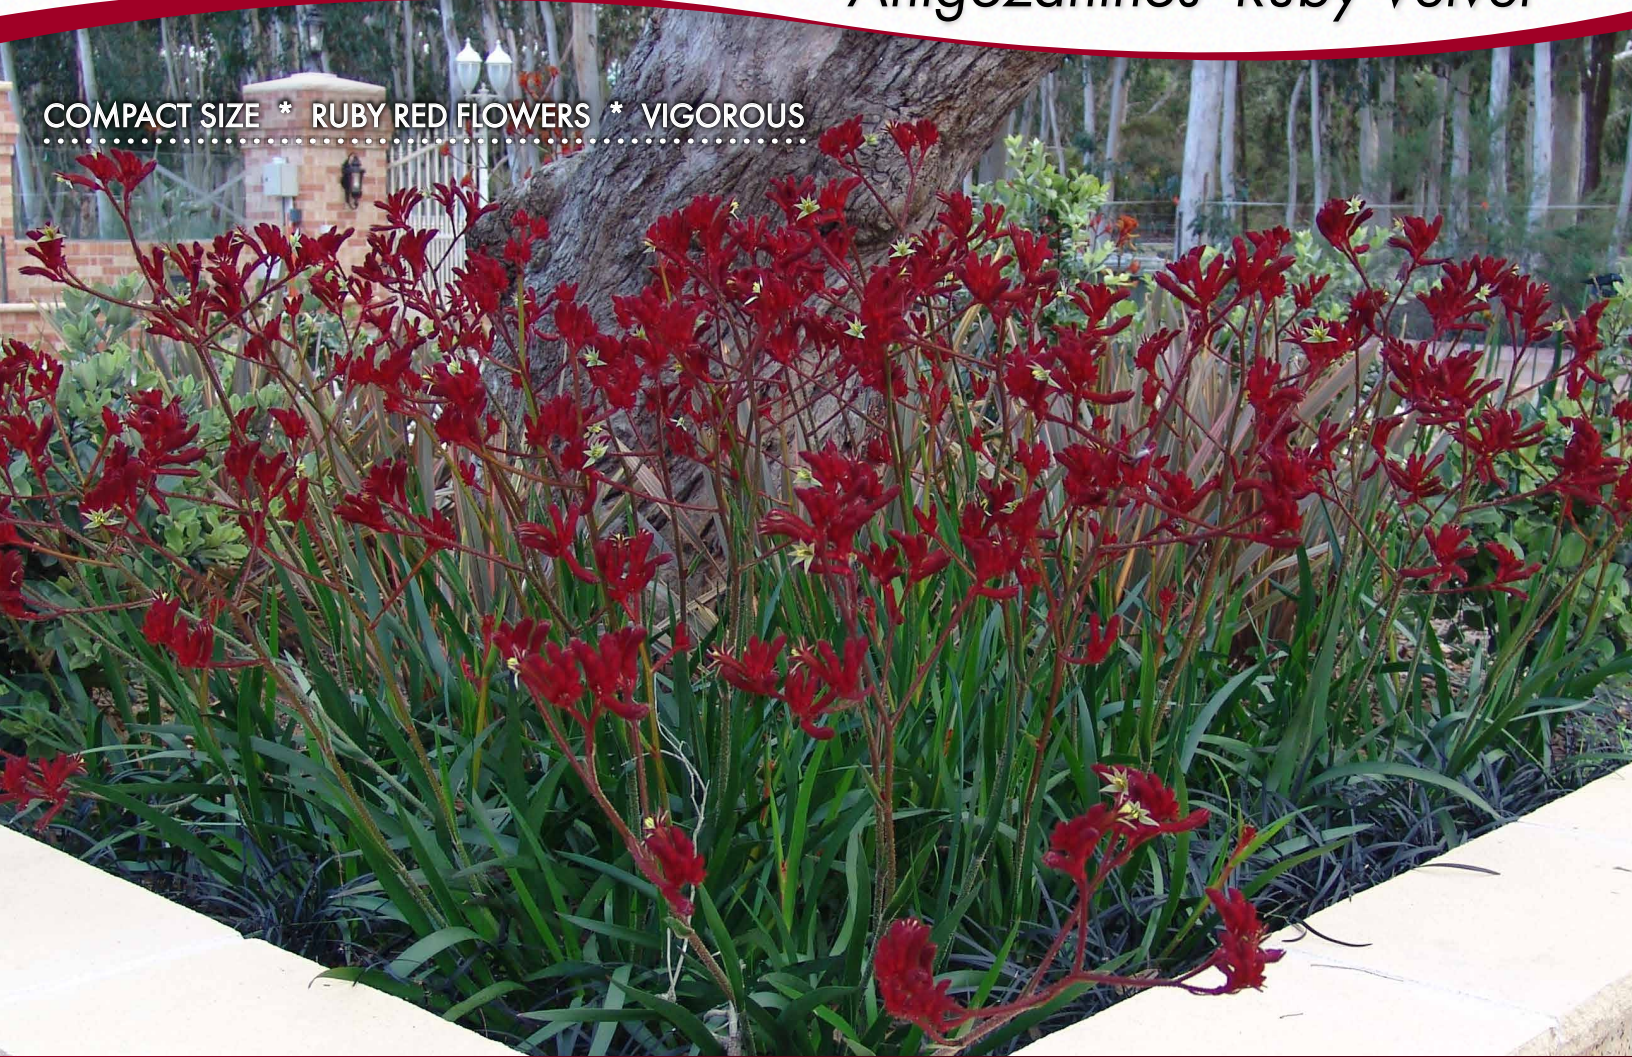

Anigozanthos 'Ruby Velvet'

COMPACT SIZE * RUBY RED FLOWERS * VIGOROUS

Anigozanthos hybrid 'Ruby Velvet'

General: A compact, densely-foliaged Anigozanthos hybrid with improved disease resistance and an abundance of ruby red flowers which sit at and above the foliage.

Form & Habit:

- 18" H x 12" W (+/-); flowers to approx 2' tall
- Upright to arching, compact growth habit
- Zones 9-11, arid to Mediterranean climates

Leaf & Bloom:

- Medium to dark green strap-like leaves; glossy
- Masses of blood red "kangaroo paw" flowers