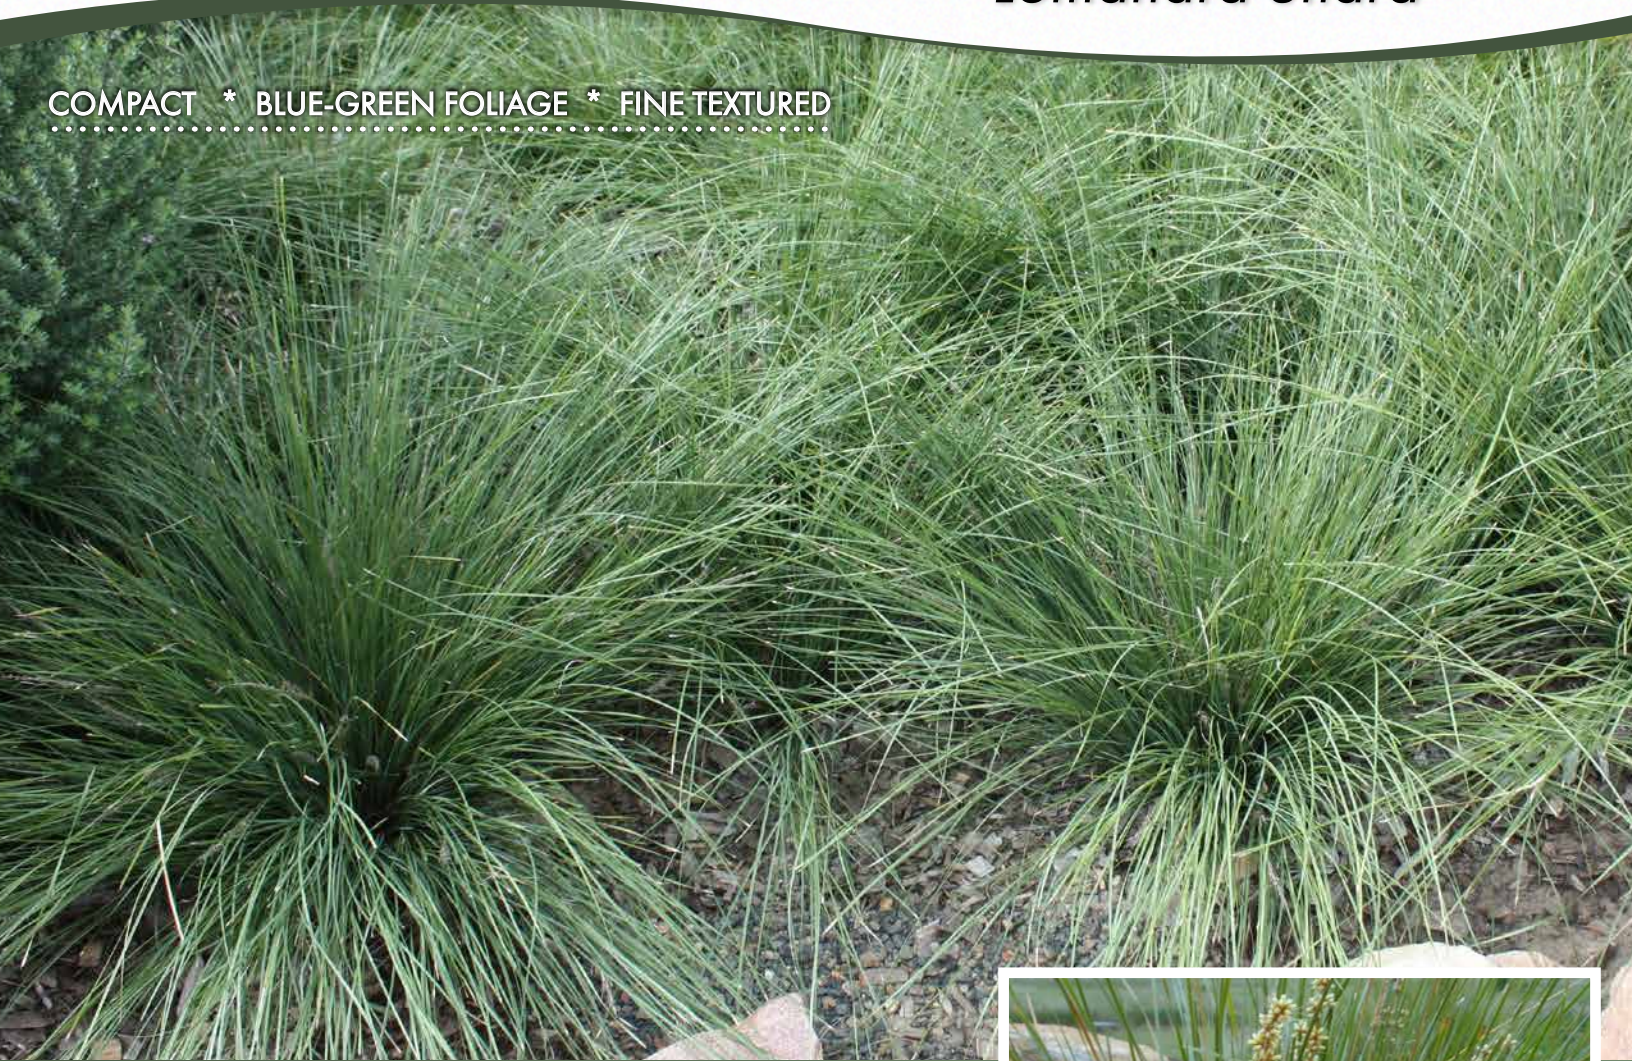

Lomandra Shara™

COMPACT * BLUE-GREEN FOLIAGE * FINE TEXTURED

Lomandra fluviatilis 'AU807' Shara™ PP23,950

General: A compact Lomandra that is smaller than Lomandra Breeze™ with slightly finer foliage and a nice blue-green color. Drought tolerant but can handle periodic wet feet.

Form & Habit:

- 1.5' H x 2' W (+/-); arched to weeping habit
- Tightly clumping crown creates a dense tussock
- Zones 9 -11; arid to subtropical climates; plant in a protected area in colder climates.

Leaf & Bloom:

- Narrow linear foliage with a blue-green color
- An abundance of weeping spike-like inflorescences with small yellow-orange flowers appear in late spring.

Notes:

- Plant in full sun to moderately heavy shade
- Prefers free draining soils but will tolerate periodic wet feet
- Should not require annual pruning