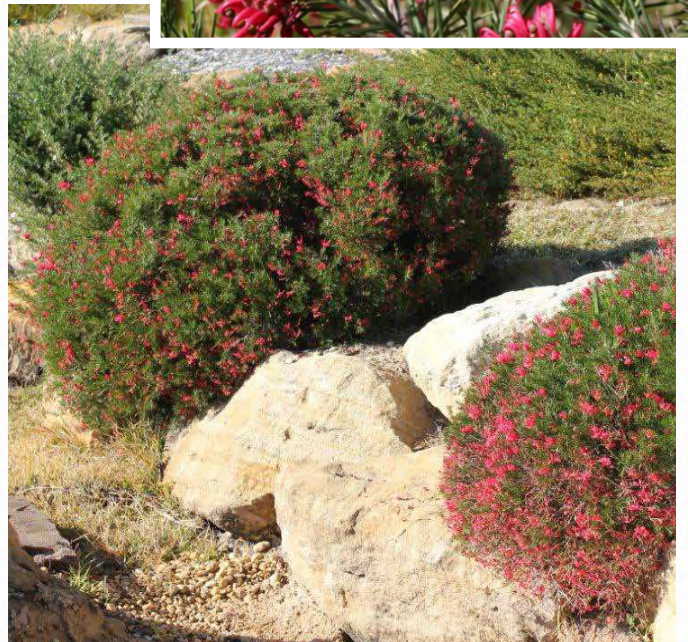

For more info contact:

Dig Plant Company

Phone: (843) 849-1272

smccoy@digplantco.com

dig.
PLANT CO.